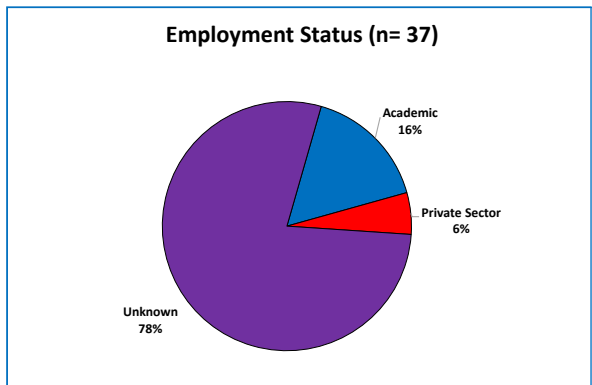

DOCTORAL ALUMNI EMPLOYMENT

All doctoral alums

2 - 6 years since graduation

11 - 15 years since graduation

21 - 35 years since graduation

History of Art & Architecture Graduate Degree Program

Employers of Classic doctoral alumni