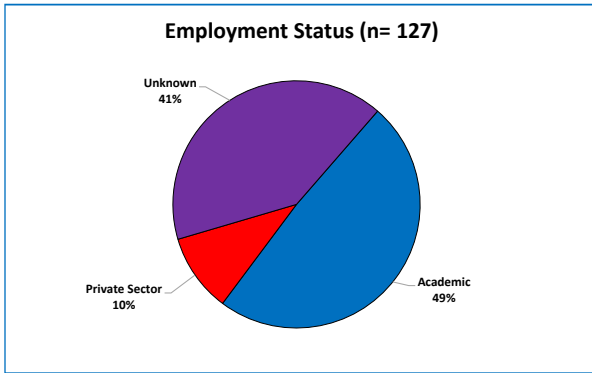

DOCTORAL ALUMNI EMPLOYMENT

All doctoral alums

2 - 6 years since graduation

11 - 15 years since graduation

21 - 35 years since graduation

History of Art & Architecture Graduate Degree Program

Employers of Classic doctoral alumni