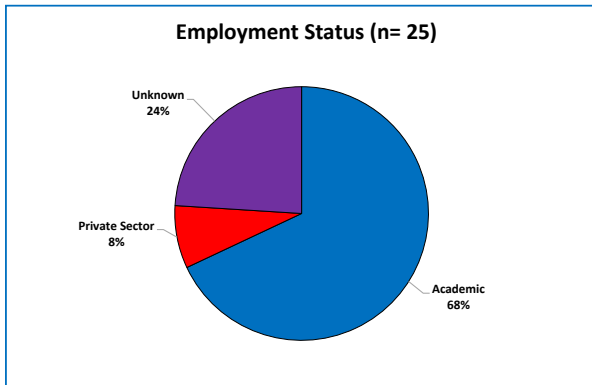

DOCTORAL ALUMNI EMPLOYMENT

All doctoral alums

2 - 6 years since graduation

11 - 15 years since graduation

21 - 35 years since graduation

History of Art & Architecture Graduate Degree Program

Employers of Classic doctoral alumni