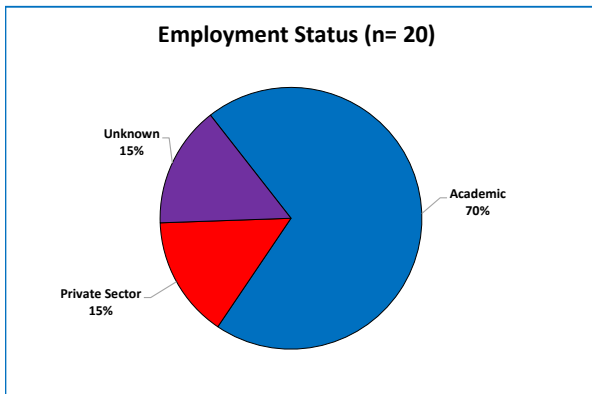

DOCTORAL ALUMNI EMPLOYMENT

All doctoral alums

2 - 6 years since graduation

11 - 15 years since graduation

21 - 35 years since graduation

History of Art & Architecture Graduate Degree Program

Employers of Classic doctoral alumni